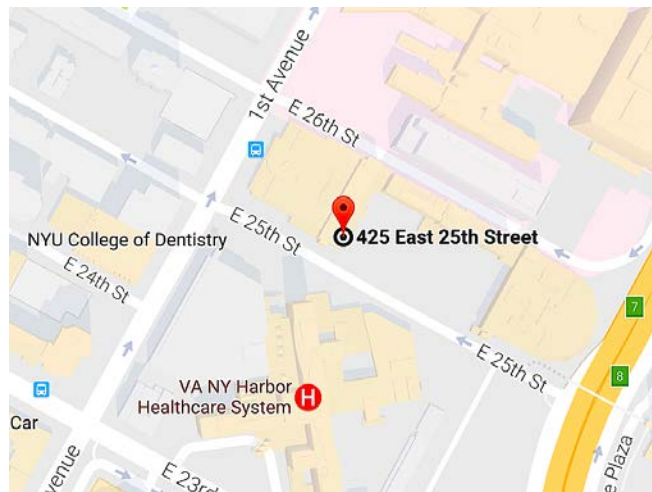

## MAPS AND ADDRESSES

### Parallel Events:

-  Church Center of the United Nations  
777 United Nations Plaza  
New York, NY 10017
-  Salvation Army  
221 E 52nd Street  
New York, NY 10022
-  The Armenian Church  
630 2nd Ave.  
New York, NY 10016
-  City University of New York  
Graduate Center  
365 5th Ave.  
New York, NY 10016
-  The Community Church of New York  
40 E 35th Street  
New York, NY 10016

### Consultation Day:

Hunter College Brookdale Campus  
425 East 25th Street  
New York, NY 10010

## Parallel Events:

Church Center of the United Nations  
777 United Nations Plaza  
New York, NY 10017  
Subway Station: Grand Central – 42 Street Station (4, 5, 6, 7, S train)  
Bus Station: E 42 St/1 Av (M42; X21)