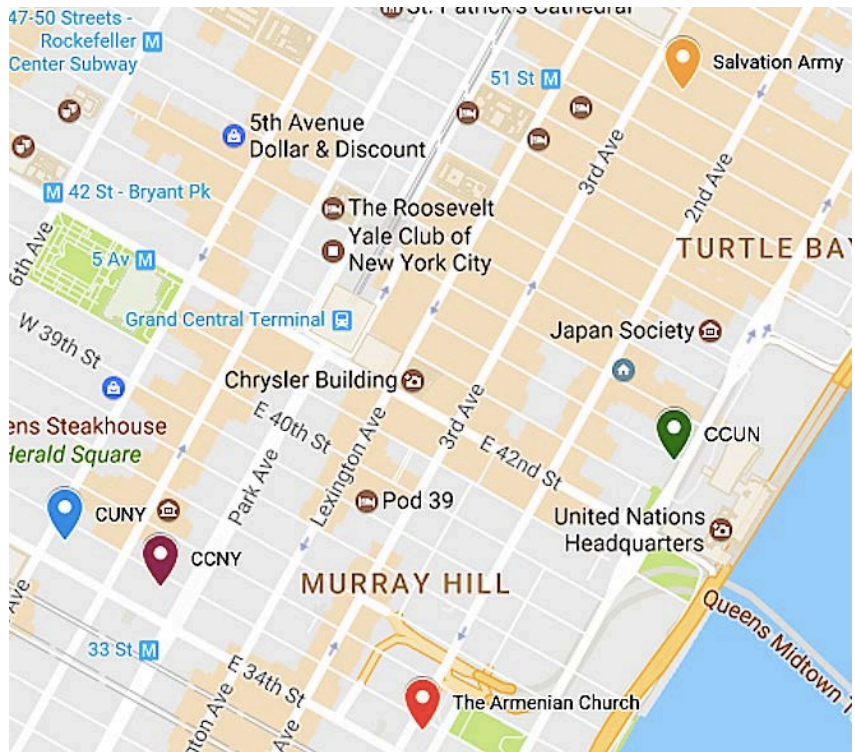

## MAPS AND ADDRESSES

### Parallel Events:

-  Church Center of the United Nations  
777 United Nations Plaza  
New York, NY 10017
-  Salvation Army  
221 E 52nd Street  
New York, NY 10022
-  The Armenian Church  
630 2nd Ave.  
New York, NY 10016
-  City University of New York  
Graduate Center  
365 5th Ave.  
New York, NY 10016
-  The Community Church of New York  
40 E 35th Street  
New York, NY 10016

## Parallel Events:

Church Center of the United Nations  
777 United Nations Plaza  
New York, NY 10017  
Subway Station: Grand Central – 42 Street Station (4, 5, 6, 7, S train)  
Bus Station: E 42 St/1 Av (M42; X21)

## Reception:

NYU Kimmel Center  
60 Washington Square S.  
New York, NY 10012  
Subway Station: West 4 St – Washington Square (A, B, C, D, E, F, M train)  
Bus Station: E 8 St/5 Av (M1; M2; M3; M5; M8)